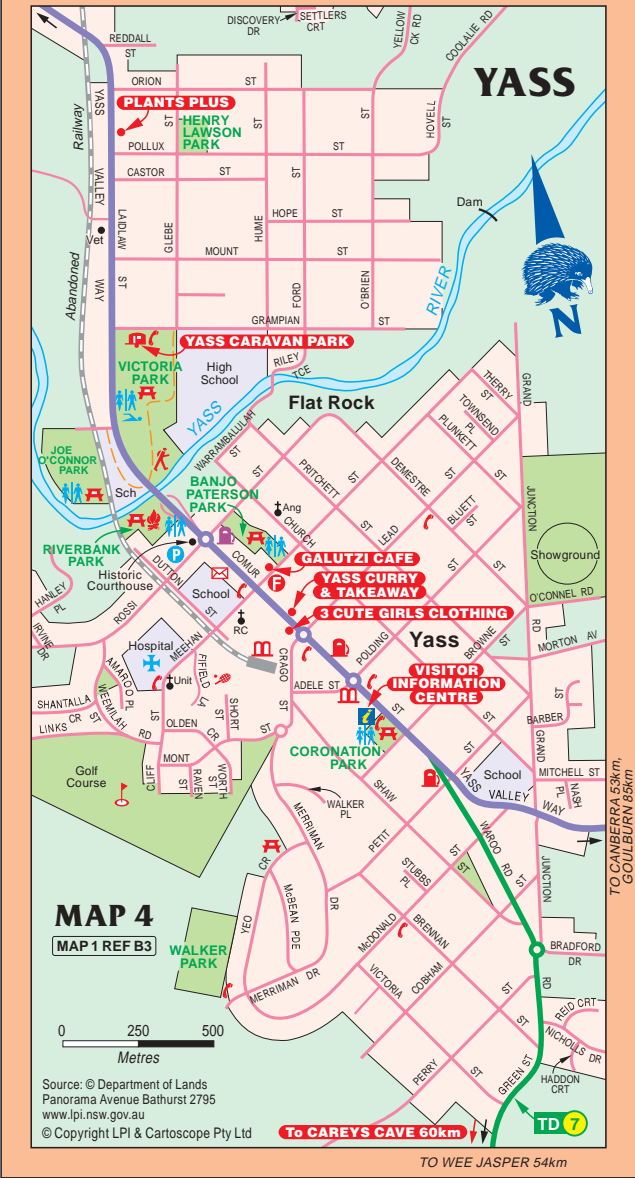

TO YOUNG 110km

CARTOSCOPE MAPS AND GUIDES

Log on to see detailed touring and holiday maps, information and to purchase maps and guides.

Click on the weblink below to log on

www.maps.com.au

Grab a map ...
and plan your next getaway

www.lpi.nsw.gov.au

Click above for NSW Government map products

Land & Property Information