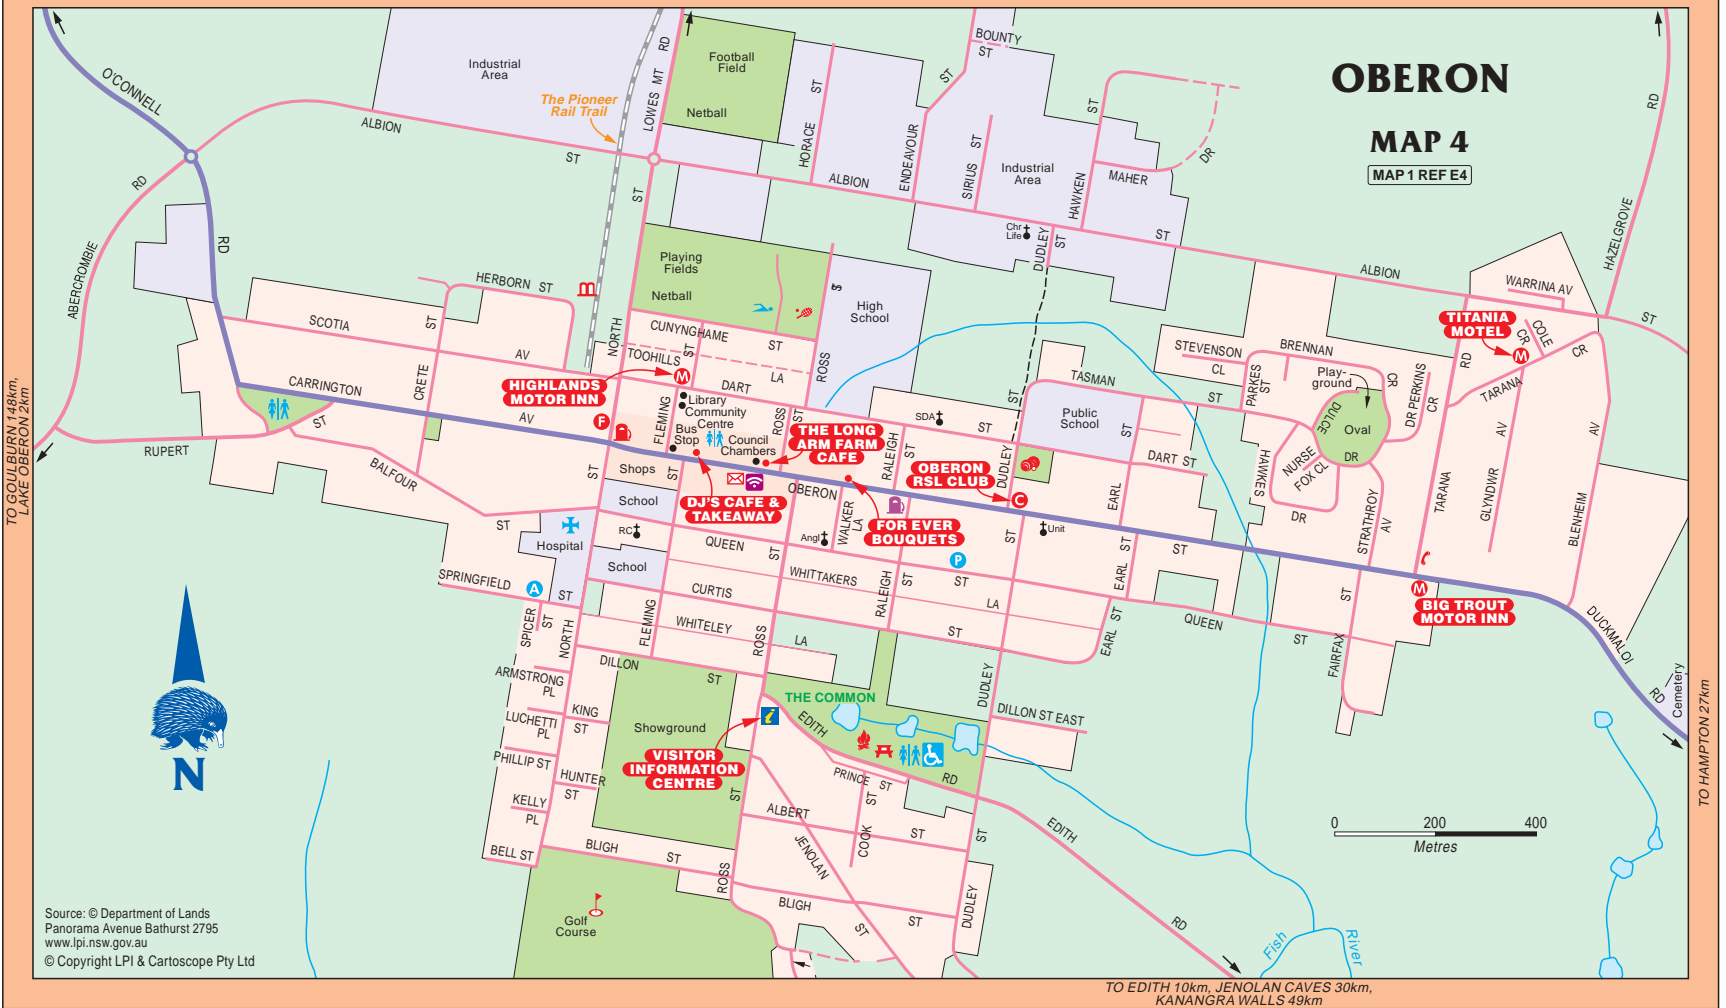

TO BATHURST 43km

TO TARANA 23km

TO TARANA 30km

CARTOSCOPE MAPS AND GUIDES

Log on to see detailed touring and holiday maps, information and to purchase maps and guides.

Click on the weblink below to log on

www.maps.com.au

Grab a map ... and plan your next getaway

www.lpi.nsw.gov.au

Click above for NSW Government map products

Land & Property
Information